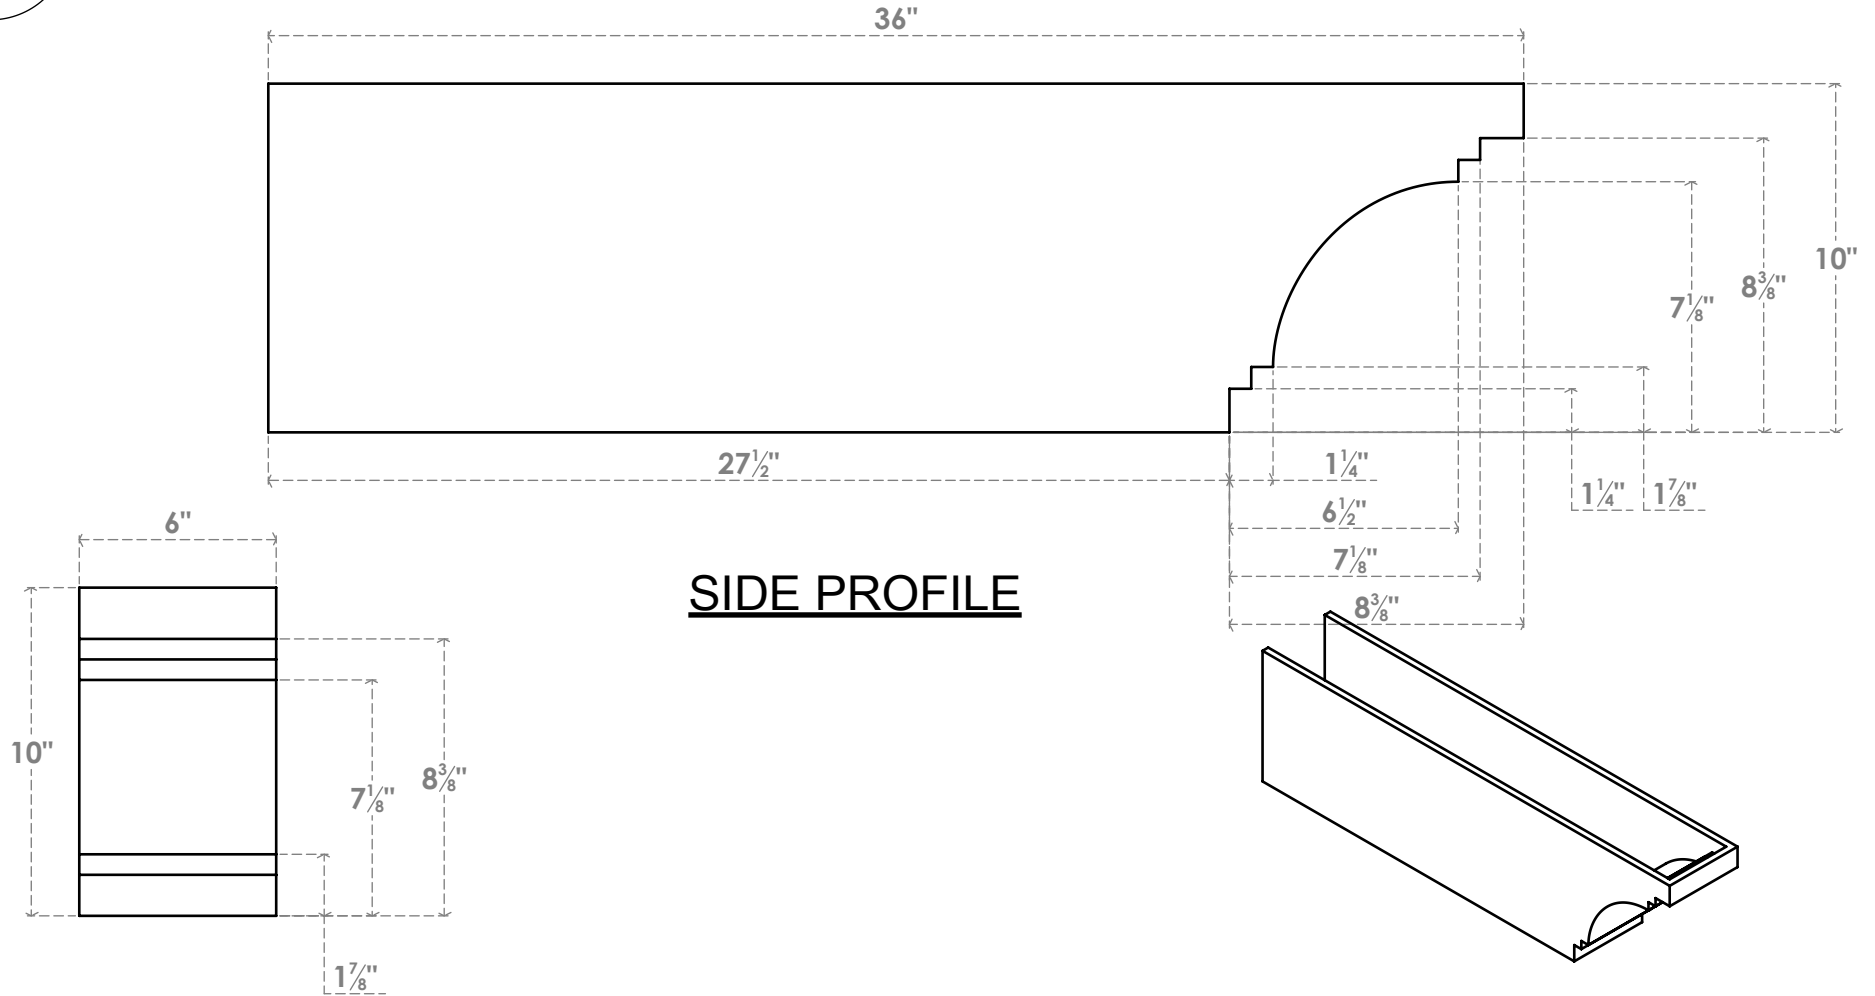

RFTP06X10X36PEC

6"W X 10"H X 36"L PESCADERO ARCHITECTURAL GRADE PVC RAFTER TAIL

SIDE PROFILE

FRONT PROFILE

ISOMETRIC

EKENA MILLWORK
 2300 WEST MAIN ST.
 CLARKSVILLE, TX 75426
 TOLL FREE: 866-607-0453
 WWW.EKENAMILLWORK.COM

NOTES

1. INSTALLATION TO BE COMPLETED IN ACCORDANCE WITH MANUFACTURER'S SPECIFICATIONS.
2. DRAWING MAY NOT BE TO SCALE
3. THIS DRAWING IS INTENDED FOR DESIGN AND PLANNING PURPOSES ONLY.
4. ALL INFORMATION CONTAINED HEREIN WAS CURRENT AT THE TIME OF DEVELOPMENT BUT MUST BE REVIEWED AND APPROVED BY THE PRODUCT MANUFACTURER TO BE CONSIDERED ACCURATE.
5. ARCHITECTURAL GRADE PVC PRODUCTS ARE MADE FROM EXPANDED CELLULAR PVC AND COME NATURALLY WHITE BUT MAY BE PAINTED